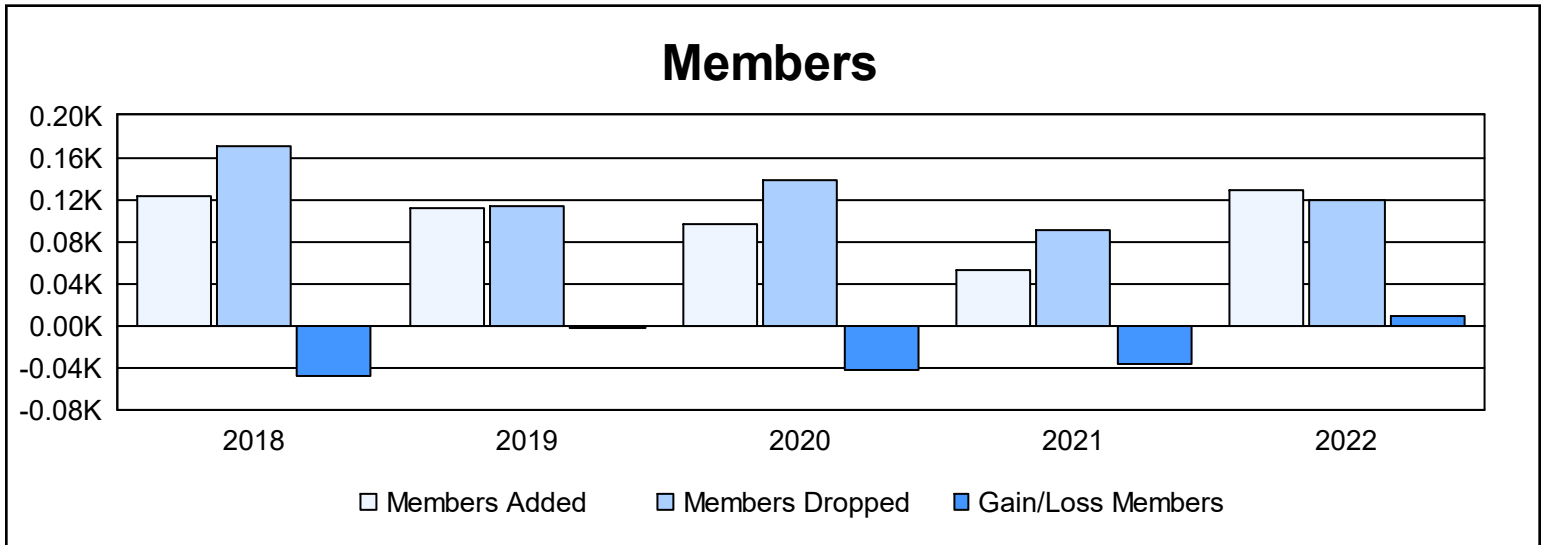

Year	New Clubs	Dropped Clubs	Gain/ Loss Clubs	New Members	Charter Members	Reinstate Members	Transfer Members	Total Member Added	Total Members Dropped	Gain/ Loss Members
2017-2018	0	1	-1	100	0	1	22	123	171	-48
2018-2019	0	1	-1	105	2	2	3	112	114	-2
2019-2020	0	0	0	87	0	0	9	96	138	-42
2020-2021	0	1	-1	43	1	0	9	53	90	-37
2021-2022	1	1	0	92	29	0	7	128	119	9
<b>Average</b>	<b>0</b>	<b>1</b>	<b>-1</b>	<b>85</b>	<b>6</b>	<b>1</b>	<b>10</b>	<b>102</b>	<b>126</b>	<b>-24</b>

### Membership Composition June 2022 Cumulative