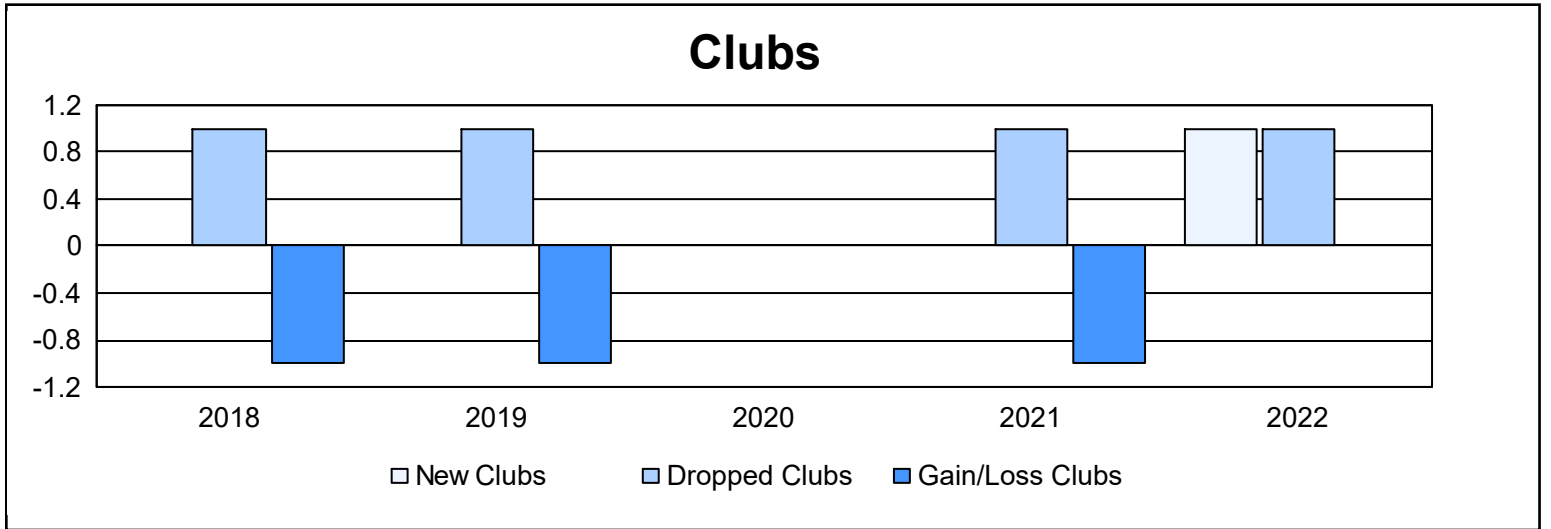

Year	New Clubs	Dropped Clubs	Gain/ Loss Clubs	New Members	Charter Members	Reinstate Members	Transfer Members	Total Member Added	Total Members Dropped	Gain/ Loss Members
2017-2018	0	1	-1	100	0	1	22	123	171	-48
2018-2019	0	1	-1	105	2	2	3	112	114	-2
2019-2020	0	0	0	87	0	0	9	96	138	-42
2020-2021	0	1	-1	43	1	0	9	53	90	-37
2021-2022	1	1	0	92	29	0	7	128	119	9
<b>Average</b>	<b>0</b>	<b>1</b>	<b>-1</b>	<b>85</b>	<b>6</b>	<b>1</b>	<b>10</b>	<b>102</b>	<b>126</b>	<b>-24</b>

### Membership Composition June 2022 Cumulative